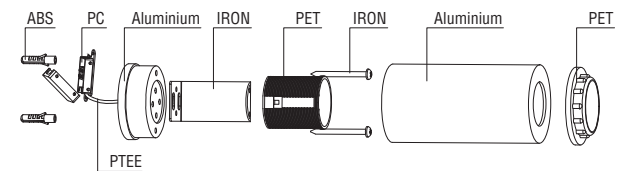

TECHNICAL FEATURES

1 X E27 MAX 15W LED no incl.

| | | | |
|--|--|---------------|-------------|
| | | 100-240 V~ | 50/60 Hz |
| | | | |
| | | | |

Together we take care of the planet

When the luminaire reaches its end of life, take it to the nearest clean point.
Recicle la luminaria en el punto verde cuando ésta llegue al final de su vida útil.