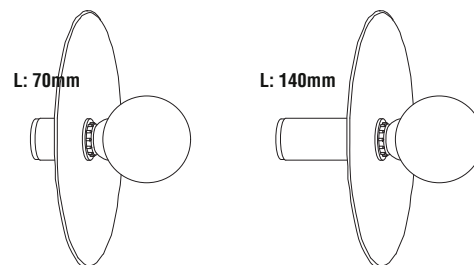

TECHNICAL FEATURES

1 X E27 MAX 15W LED no incl.

| | | | |
|--|--|---------------|-------------|
| | | 100-240 V~ | 50/60 Hz |
| | | | |
| | | | |

Together we take care of the planet

When the luminaire reaches its end of life, take it to the nearest clean point.
Recicle la luminaria en el punto verde cuando ésta llegue al final de su vida útil.