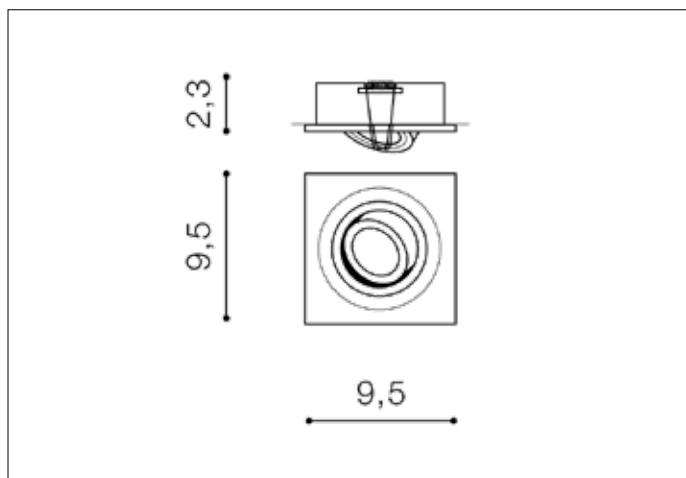

AZzardo[®]
LIGHTING

CARO ROUND WHITE
AZ2430, EAN 5901238424307

Dimensions height / width / length [cm] Product Specifications

Product	2,3 x 9,5 x N/A
Mounting inlet:	2 x 7,8 x N/A
Ceiling base:	N/A x N/A x N/A
Shades	N/A x N/A x N/A

Line	TECHNICAL
Type	Downlight
Type of track	N/A
Colour	White
Material	Aluminium
Light source	1
Type of socket	GU10
Lumens	N/A
Kelvins	N/A
Beam angle	N/A
Dimmable	N/A
CCT	N/A
RGB	N/A
RA	N/A
App remote control	N/A
Remote control	N/A
Voltage	230V
Power	max LED 50W
Switch location	N/A
Protection class	IP20
Tilt	45°
Rotation	N/A

Shipping info height / width / length [cm]

BOX 1:	4,5 x 10 x 10
BOX 2:	N/A x N/A x N/A
BOX 3:	N/A x N/A x N/A
Net weight [kg]	0,12
Gross weight [kg]	0,15

Energy efficiency

N/A

Azzardo Sp. z o.o.
ul. Strzeszyńska 33 60-479 Poznań,
NIP: 929-185-75-07