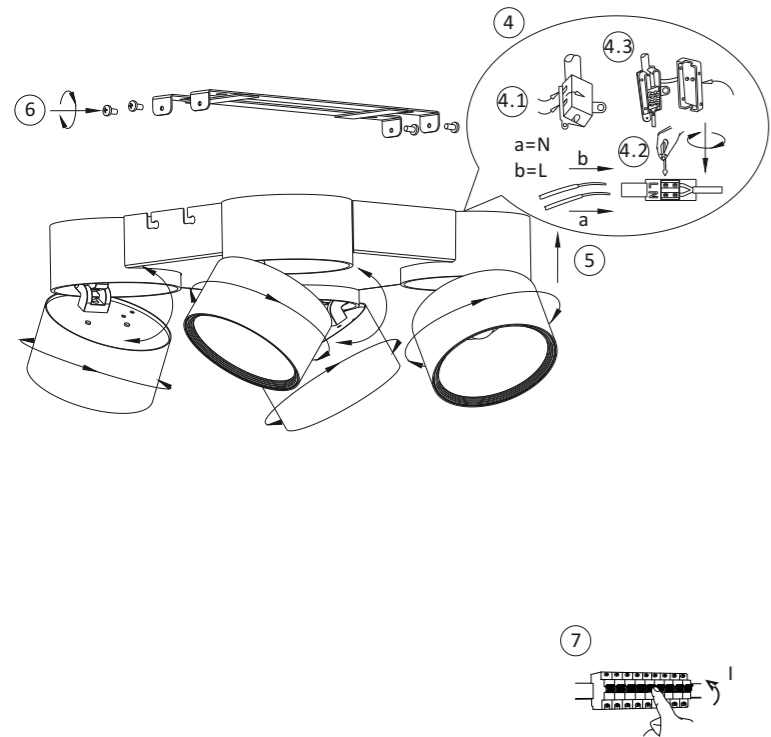

<0,5 s

837201

230V / 50Hz~

LED 4x LED-Board 30V DC / 15W

1-2 sec.

1-2 sec.