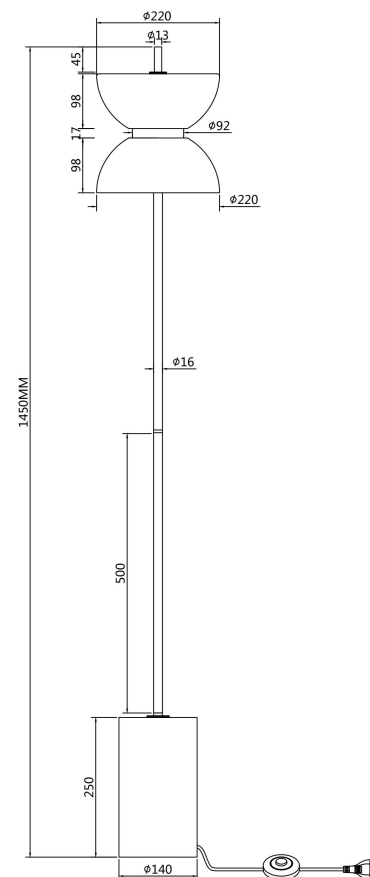

## MOD178FL-L11B3K

MAX 11W  
1 300 Lumen

Model: MOD178FL-L11B3K

Collection: Modern

Series: Kyoto  
Stehleuchte