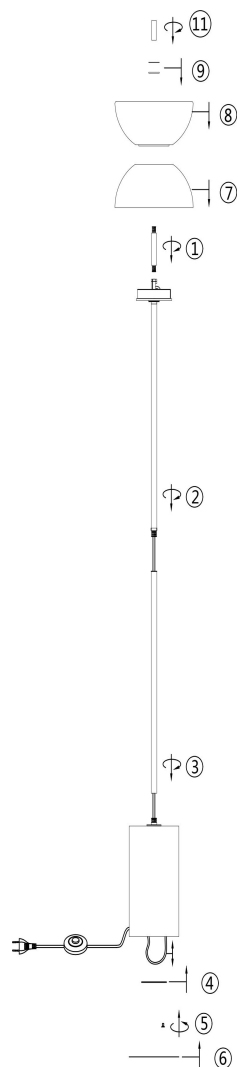

# Instruction

## MOD178FL-L11B3K

MAX 11W  
1 300 Lumen

Model: MOD178FL-L11B3K

Collection: Modern

Series: Kyoto  
Stehleuchte