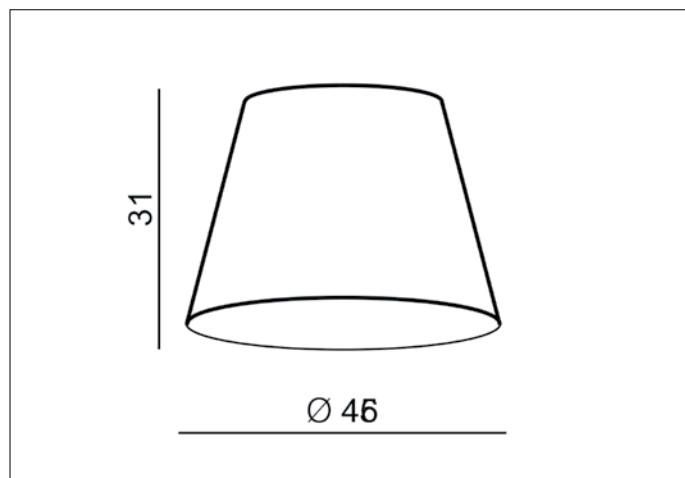

AZzardo[®]
LIGHTING

SHADE TR 46 BLACK
AZ3670, EAN 5901238436706

Dimensions height / width / length [cm] Product Specifications

| | |
|-----------------|-----------------|
| Product | 31 x 46 x N/A |
| Mounting inlet: | N/A x N/A x N/A |
| Ceiling base: | N/A x N/A x N/A |
| Shades | 31 x 46 x N/A |

| | |
|--------------------|--------------------|
| Line | DECORATIVE |
| Type | Shade |
| Type of track | N/A |
| Colour | N/A |
| Material | Aluminium / Fabric |
| Light source | N/A |
| Type of socket | N/A |
| Lumens | N/A |
| Kelvins | N/A |
| Beam angle | N/A |
| Dimmable | N/A |
| CCT | N/A |
| RGB | N/A |
| RA | N/A |
| App remote control | N/A |
| Remote control | N/A |
| Voltage | N/AV |
| Power | N/A |
| Switch location | N/A |
| Protection class | N/A |
| Tilt | N/A |
| Rotation | N/A |

Shipping info height / width / length [cm]

| | |
|-------------------|-----------------|
| BOX 1: | 34 x 50 x 50 |
| BOX 2: | N/A x N/A x N/A |
| BOX 3: | N/A x N/A x N/A |
| Net weight [kg] | 1,6 |
| Gross weight [kg] | 1,8 |