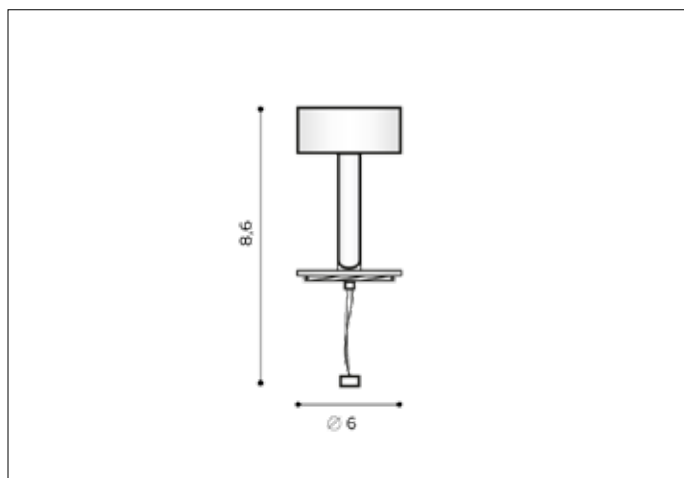

AZzardo[®]
LIGHTING

EREBUS BASE ANGLE WHITE
AZ3394, EAN 5901238433941

Dimensions height / width / length [cm] Product Specifications

Product	8,6 x 6 x N/A
Mounting inlet:	N/A x N/A x N/A
Ceiling base:	N/A x N/A x N/A
Shades	N/A x N/A x N/A

Line	TECHNICAL
Type	Base
Type of track	N/A
Colour	White
Material	Aluminium
Light source	1
Type of socket	GU10
Lumens	N/A
Kelvins	N/A
Beam angle	N/A
Dimmable	N/A
CCT	N/A
RGB	N/A
RA	N/A
App remote control	N/A
Remote control	N/A
Voltage	230V
Power	max LED 35W
Switch location	N/A
Protection class	IP20
Tilt	180°
Rotation	360°

Shipping info height / width / length [cm]

BOX 1:	12 x 7 x 6,5
BOX 2:	N/A x N/A x N/A
BOX 3:	N/A x N/A x N/A
Net weight [kg]	0,15
Gross weight [kg]	0,2

Energy efficiency

N/A

Azzardo Sp. z o.o.
ul. Strzeszyńska 33 60-479 Poznań,
NIP: 929-185-75-07